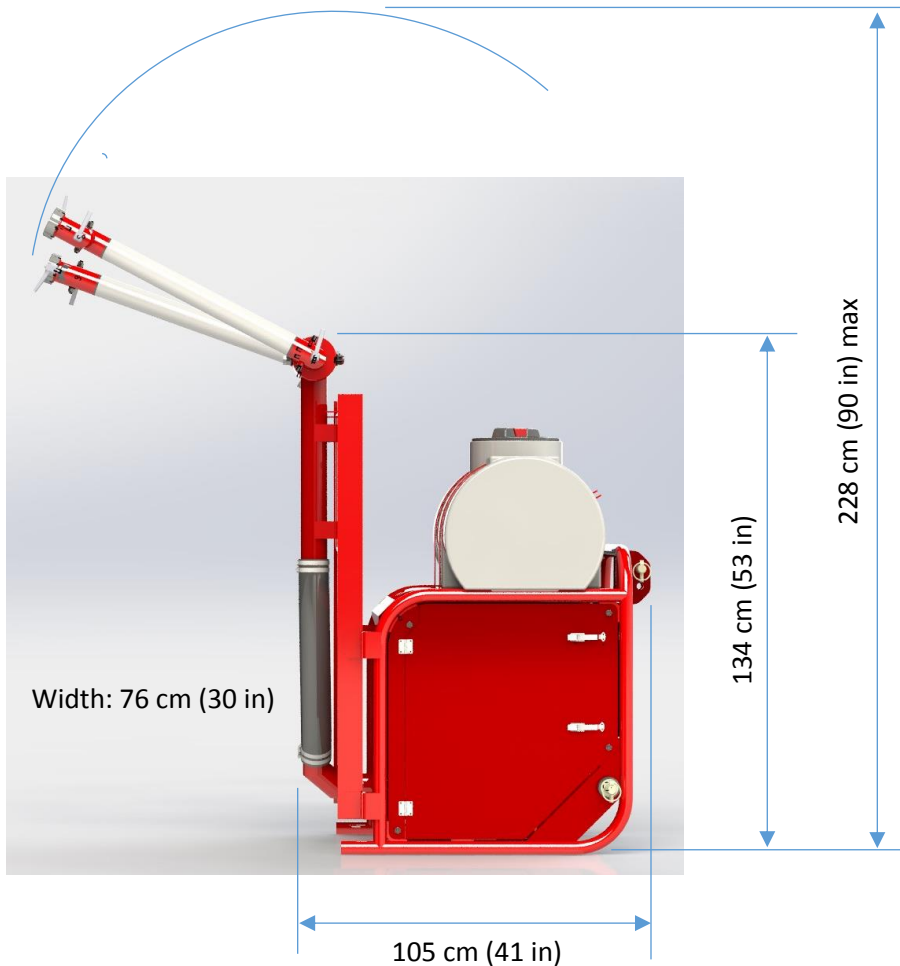

## **TracFOG 100 F**

Packing dimensions:  
H 202 x W 91 x L 141 cm  
H 80 x W 36 x L 56 in  
Gross weight: 335 kg  
Net weight: 287 kg

## **TracFOG 100 F (short version)**

Packing dimensions:  
H 150 x W 91 x L 141 cm  
H 59 x W 36 x L 56 in  
Gross weight: 329 kg  
Net weight: 263 kg

### ***TracFOG 400 F***

Packing dimensions:  
 H 216 x W 93 x L 165 cm  
 H 85 x W 37 x L 65 in  
 Gross weight: 414 kg  
 Net weight: 326 kg

### ***TracFOG 100 G***

Packing dimensions:  
 H 168 x W 91 x L 122 cm  
 H 66 x W 36 x L 48 in  
 Gross weight: 335 kg  
 Net weight: 263 kg