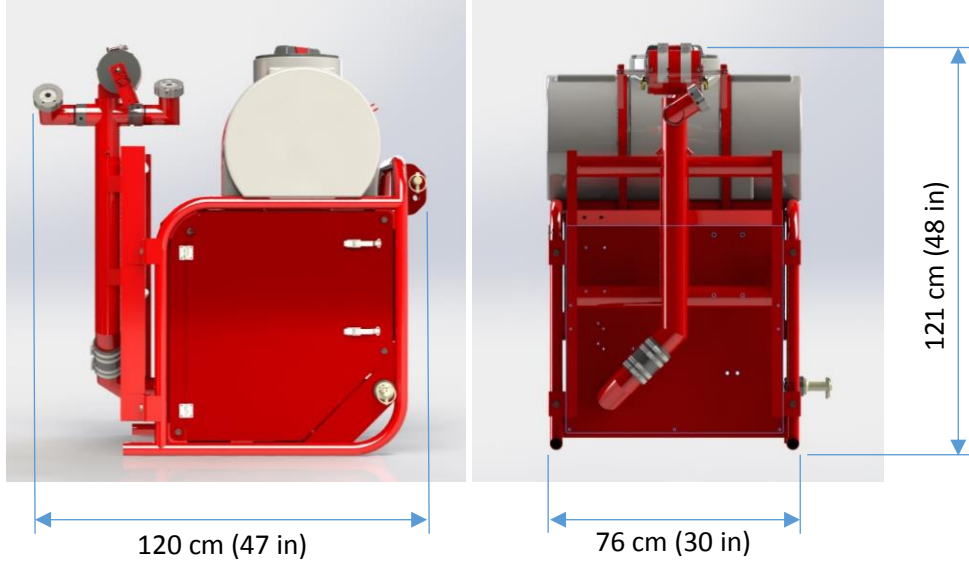

# Main dimensions of TracFOG models

## **TracFOG 100 F**

Packing dimensions:  
H 202 x W 91 x L 141 cm  
H 80 x W 36 x L 56 in  
Gross weight: 335 kg  
Net weight: 287 kg

## **TracFOG 100 F (short version)**

Packing dimensions:  
H 150 x W 91 x L 141 cm  
H 59 x W 36 x L 56 in  
Gross weight: 329 kg  
Net weight: 263 kg

### ***TracFOG 400 F***

Packing dimensions:  
 H 216 x W 93 x L 165 cm  
 H 85 x W 37 x L 65 in  
 Gross weight: 414 kg  
 Net weight: 326 kg