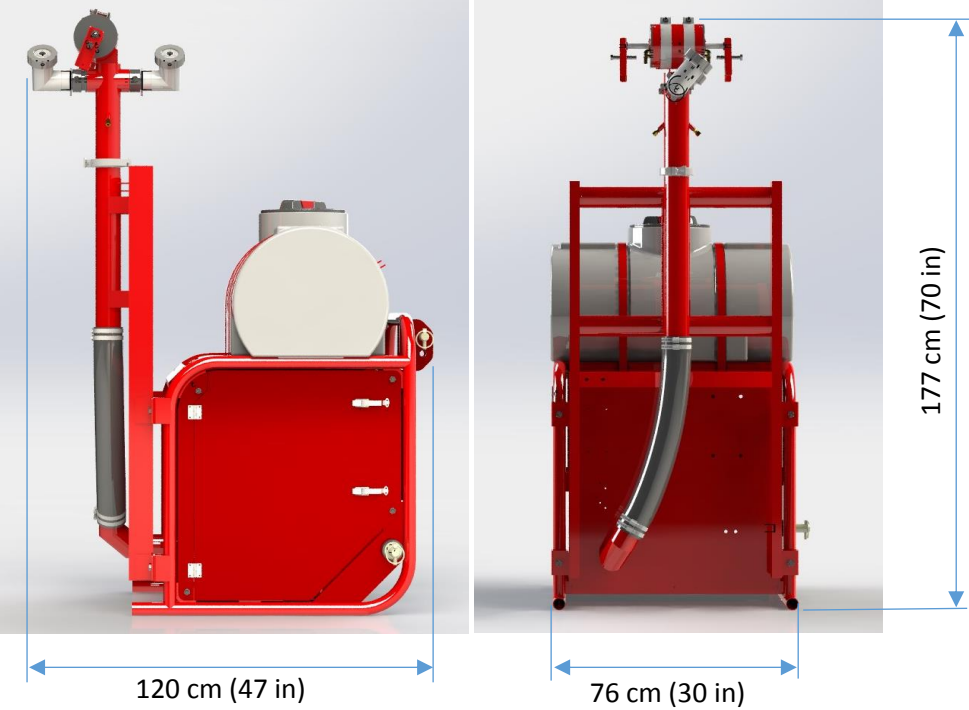

# Main dimensions of TracFOG models

## **TracFOG 100 F**

Packing dimensions:  
H 202 x W 91 x L 141 cm  
H 80 x W 36 x L 56 in  
Gross weight: 335 kg  
Net weight: 287 kg

## **TracFOG 100 F (short version)**

Packing dimensions:  
H 150 x W 91 x L 141 cm  
H 59 x W 36 x L 56 in  
Gross weight: 329 kg  
Net weight: 263 kg

### ***TracFOG 400 F***

Packing dimensions:  
 H 216 x W 93 x L 165 cm  
 H 85 x W 37 x L 65 in  
 Gross weight: 414 kg  
 Net weight: 326 kg